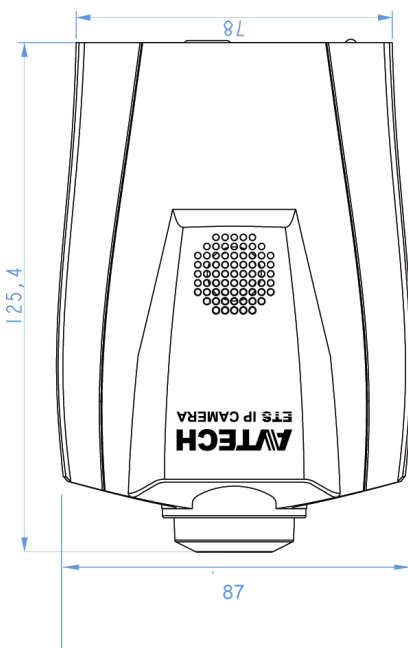

Dimensions (mm)